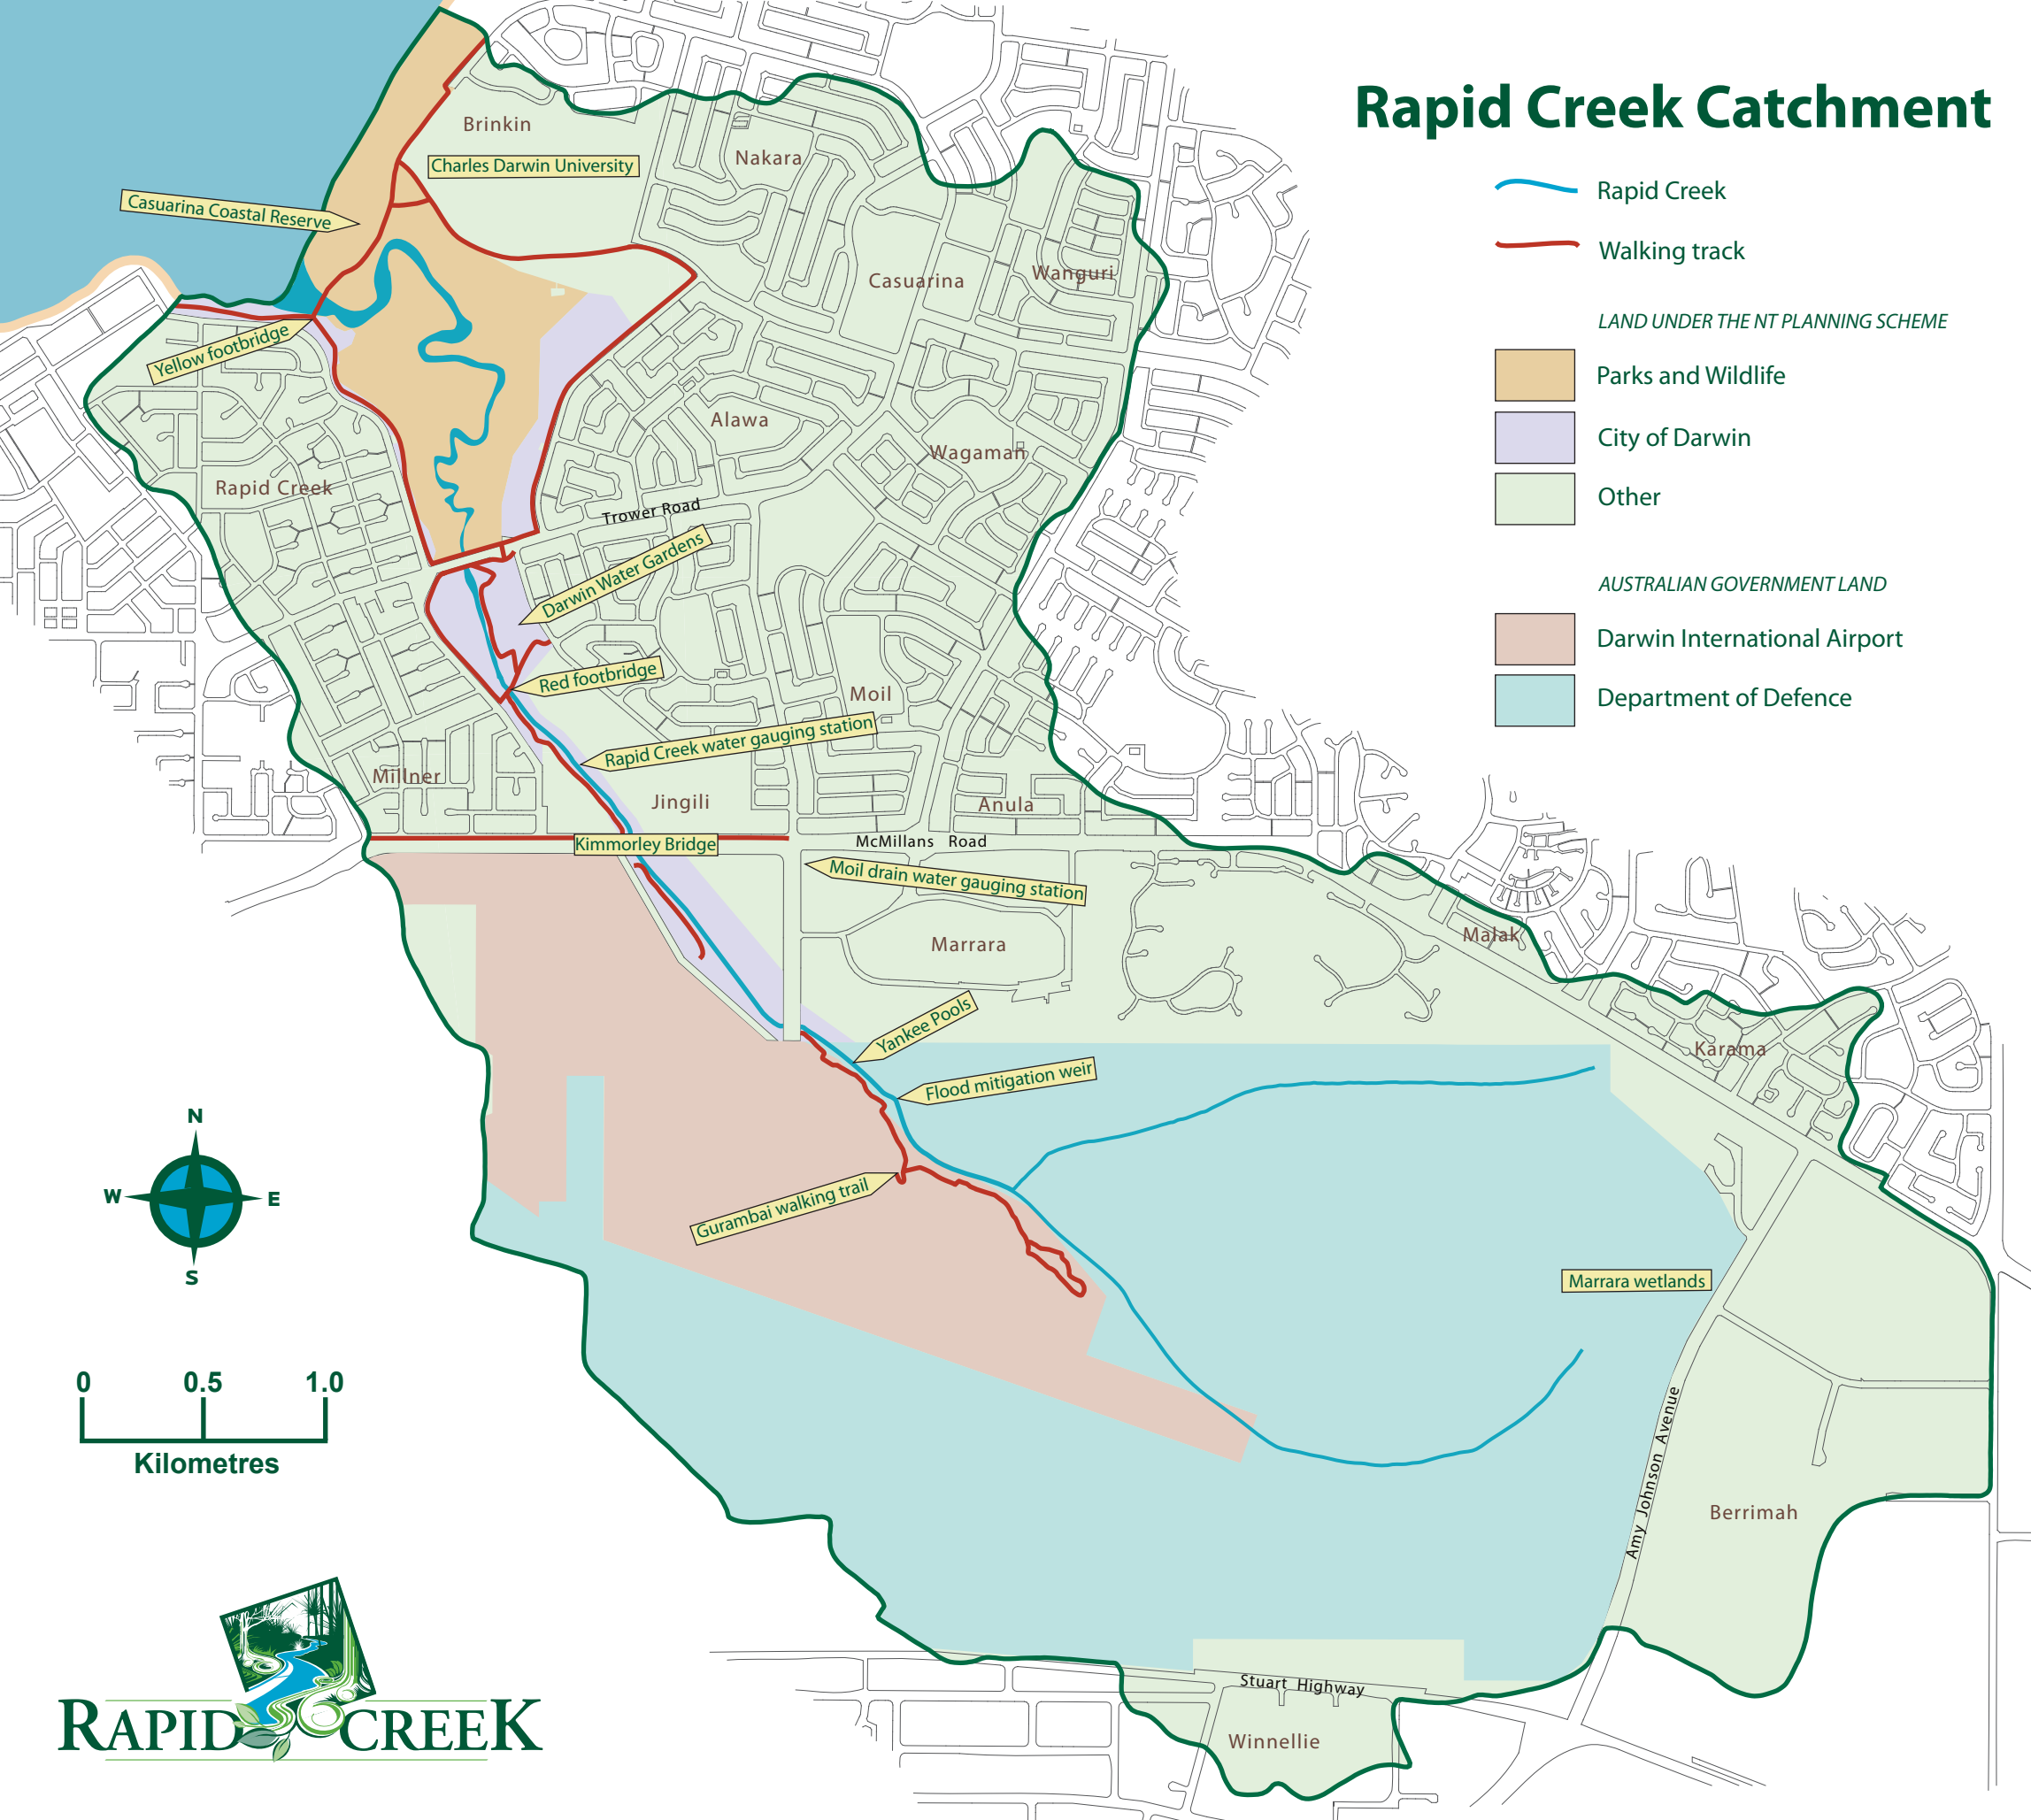

Rapid Creek Catchment

-  Rapid Creek
-  Walking track
- LAND UNDER THE NT PLANNING SCHEME*
-  Parks and Wildlife
-  City of Darwin
-  Other
- AUSTRALIAN GOVERNMENT LAND*
-  Darwin International Airport
-  Department of Defence